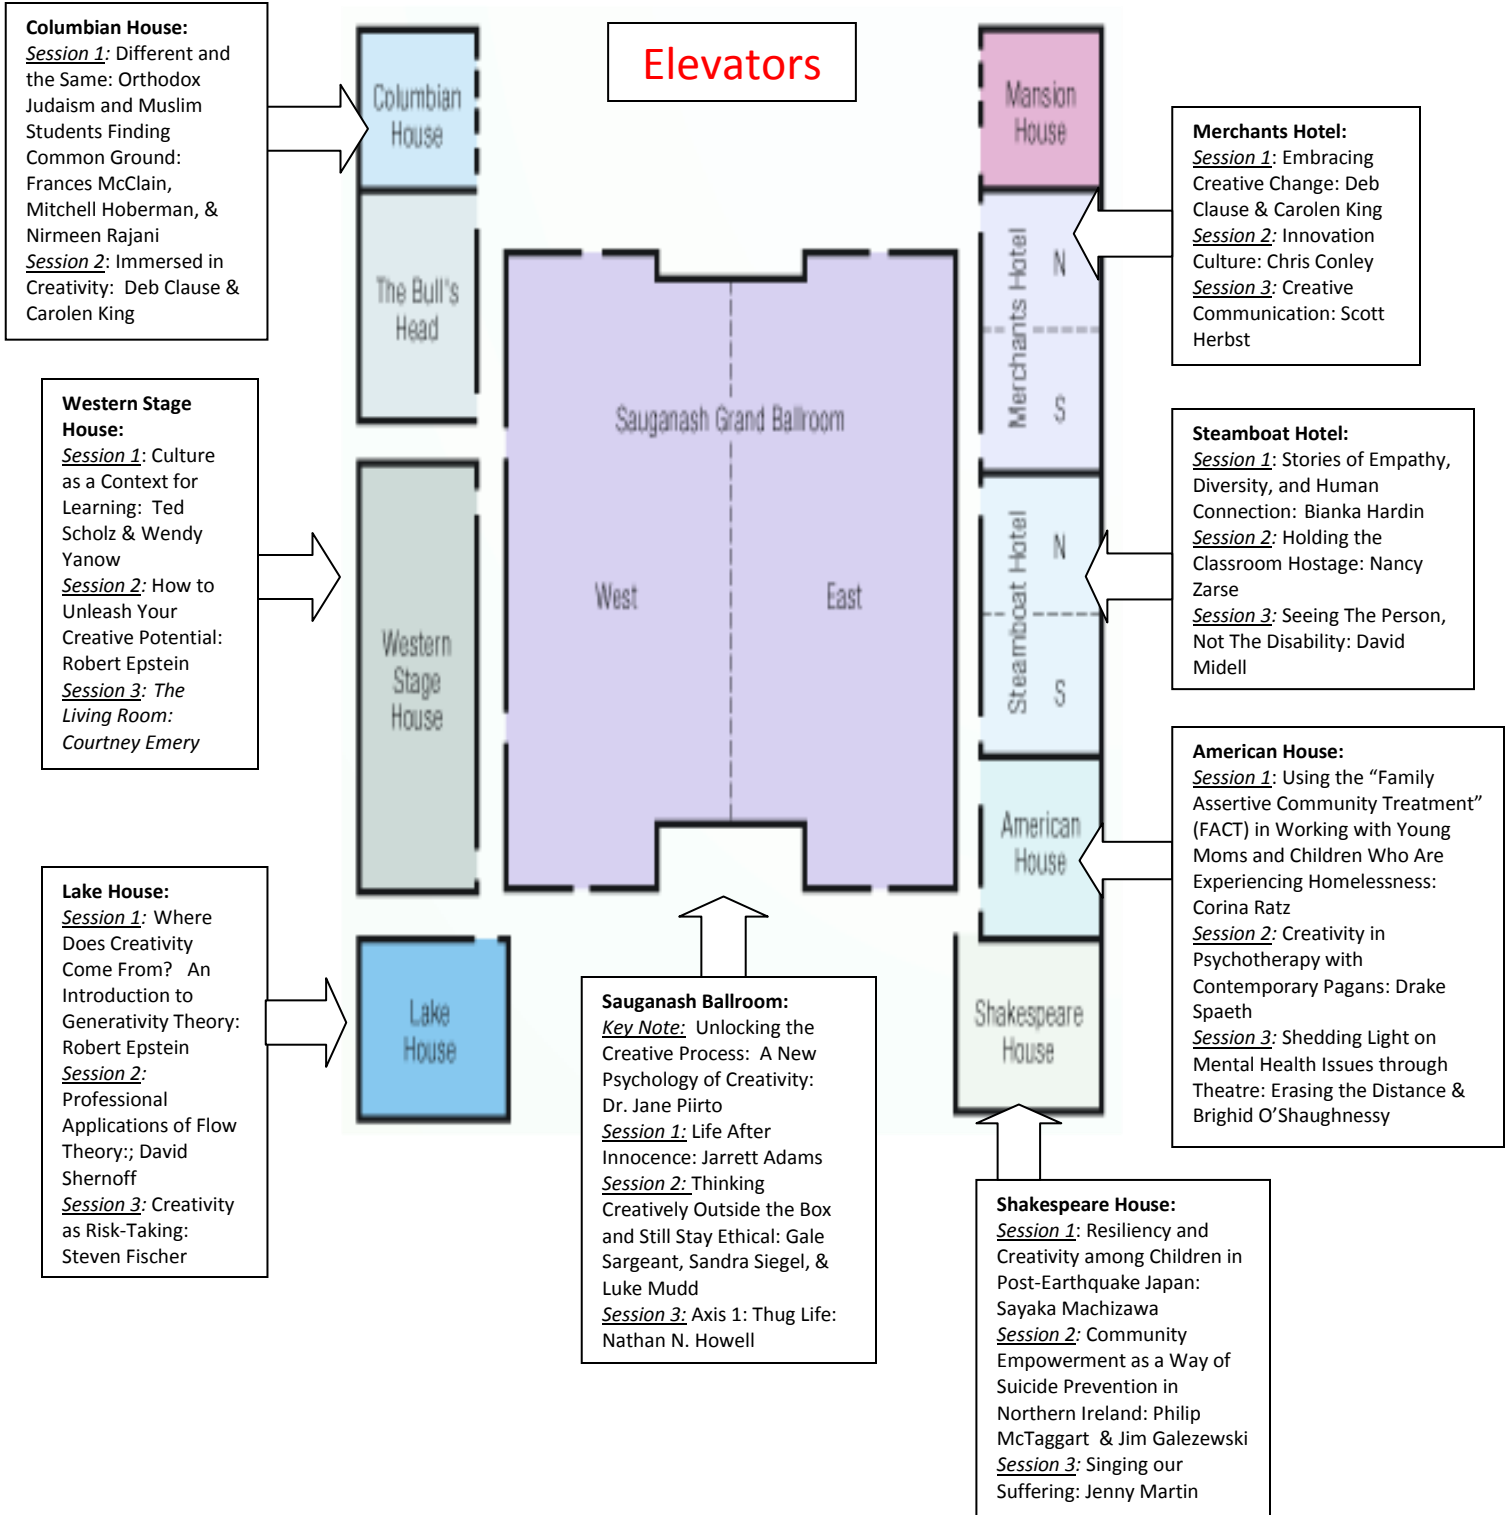

CULTURAL IMPACT CONFERENCE

14<sup>th</sup> Floor

Elevators

## CULTURAL IMPACT CONFERENCE

### 15<sup>th</sup> Floor

#### Agenda

<b>8:00-9:00am</b>	Continental Breakfast / Registration
<b>9:00-10:30am</b>	Introduction/Keynote Speaker
<b>10:30-11:00am</b>	Break
<b>11:00-12:15pm</b>	<a href="#">Session #1</a>
<b>12:15-1:15pm</b>	Lunch on your own
<b>1:15-2:45pm</b>	<a href="#">Session #2</a>
<b>2:45-4:00pm</b>	Poster Sessions/Student Tables and Dessert Break
<b>4:00-5:00pm</b>	<a href="#">Session #3 – Creativity Showcase</a>
<b>5:00-7:00pm</b>	Wine and Cheese Reception at: The Chicago School, 325. N. Wells St., Room 407