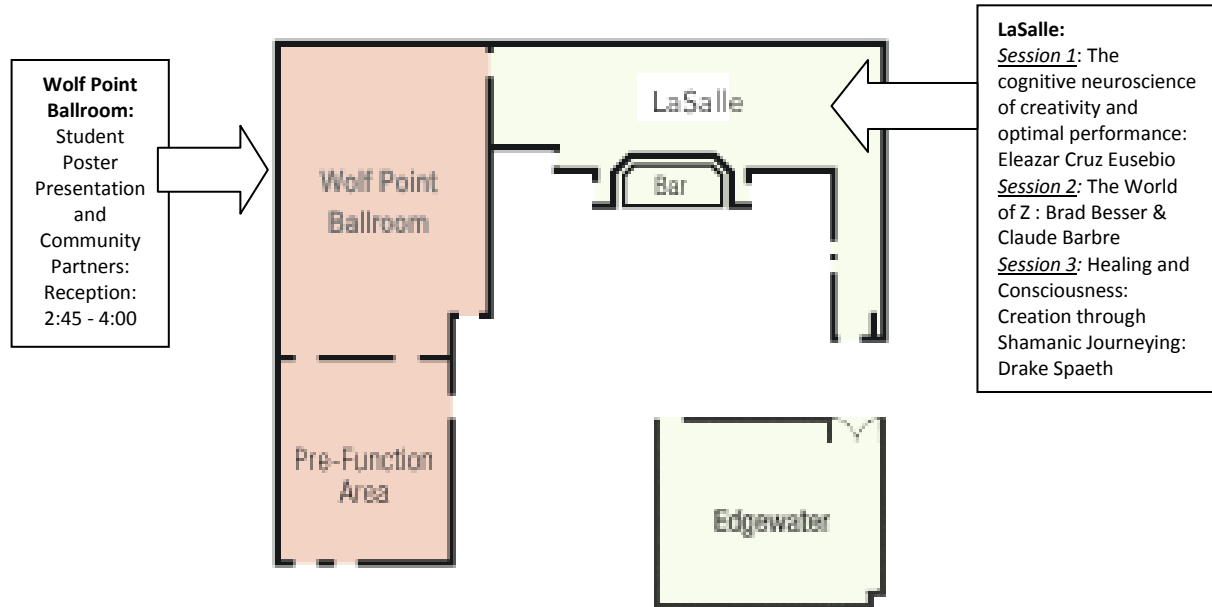

CULTURAL IMPACT CONFERENCE

14<sup>th</sup> Floor

Elevators

### 15<sup>th</sup> Floor

#### Agenda

<b>8:00-9:00am</b>	Continental Breakfast / Registration
<b>9:00-10:30am</b>	Introduction/Keynote Speaker
<b>10:30-11:00am</b>	Break
<b>11:00-12:15pm</b>	<a href="#">Session #1</a>
<b>12:15-1:15pm</b>	Lunch on your own
<b>1:15-2:45pm</b>	<a href="#">Session #2</a>
<b>2:45-4:00pm</b>	Poster Sessions/Student Tables and Dessert Break
<b>4:00-5:00pm</b>	<a href="#">Session #3 – Creativity Showcase</a>
<b>5:00-7:00pm</b>	Wine and Cheese Reception at: The Chicago School, 325. N. Wells St., Room 407